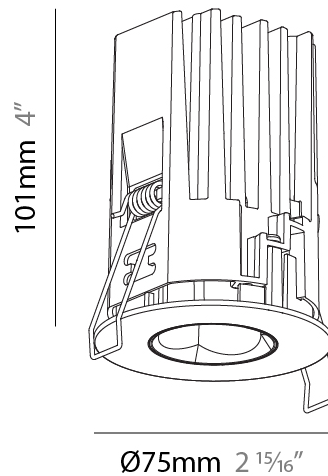

PHYSICAL

Shape: Round
Diameter (mm): 75
Diameter (in): 2 15/16
Height (mm): 101
Height (in): 4
Ceiling Thickness (mm): 10 / 12.5 / 15 / 25
Ceiling Thickness (in): 3/8 or 1/2 or 9/16 or 1
Min. Recessing Depth (mm): 105
Min. Recessing Depth (in): 4 1/8
Light Distribution: Downlight
Diffuser: Lens Pack - Spread Lens / Linear Spread Lens / Honeycomb Louver
Fixture Finish: SSR / BKV / CWI / CRY / HAB / LAG / UFT / ITA / RUA / RUR / MIC / FTG / MYG / TWT / LOD / PUS / FRO / FUP / KIA / POP / BLS / SPG / MEY / GOH / GUM / CHC / COM / ABZ / JAG / OBR / MOS / ROR
Fixture Material: Aluminum Die Cast
Cut-out Measurements: D. - 68mm / 2 11/16"

ELECTRICAL

Lamp Type: LED (Zhaga Standard)
Input Wattage (W): 24
Total Output Wattage (W): 21.8
Dimming: Tri-Mode (Non-Dimming and Phase Dimming (120Vac only) and 0-10V Dimming)
Driver Included: No
Driver Location: Recessed Housing
Driver Type: Constant Current - Universal
Driver Class: Class 2
Housing: ENCP1
Input Voltage (V): 120 - 277
Constant Current (MA): 500mA

LED

Number of LEDs: 1
Color Temperature (°K): 2700 / 3000 / 3500 / 4000
Max. Delivered Lumen (lm): 2055 / 2128 / 2228 / 2248
Nominal Lumen (lm): 2341 / 2424 / 2537 / 2561
CRI: >90 CRI
Lamp Life (hrs): 50000

OPTICAL

Reflector°: 50

RATINGS AND CERTIFICATIONS

Certified By: Certified for North American Standards
IP rating: IP20